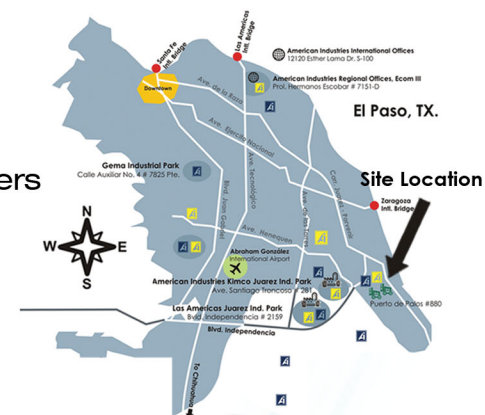

Ratio:	1:2.4
Clear Height:	26' - 29'
Dock:	2 dock high loading & 1 concrete ramp with 10' x 12' manually operated roll up doors, per every 2 modules
Bay Spacing:	98' x 56'
Walls:	8" CMU perimeter block
Roof:	SSR-KR18 system - ga. 24
Floor:	6" thick concrete floor
Floor Seal:	Ashford floor seal on production area
Production Lighting Level:	Metal Halide 30 FC average
Substation Capacity:	Provided by CFE
Fire Protection System:	Shared system with hoses & extinguishers
Car Parking Lot:	3 per module
Trailers Parking Lot:	2 per module
KVA Rights:	2.0 KVAs per module
Water & Sewerage:	0.16 Lps City water
Gas:	Not available
Telephone:	Preparation per warehouse module

Mx + 52 656 629-2600 - juarez@aig.com - US Toll Free 1-877-698-3905

www.aig.com