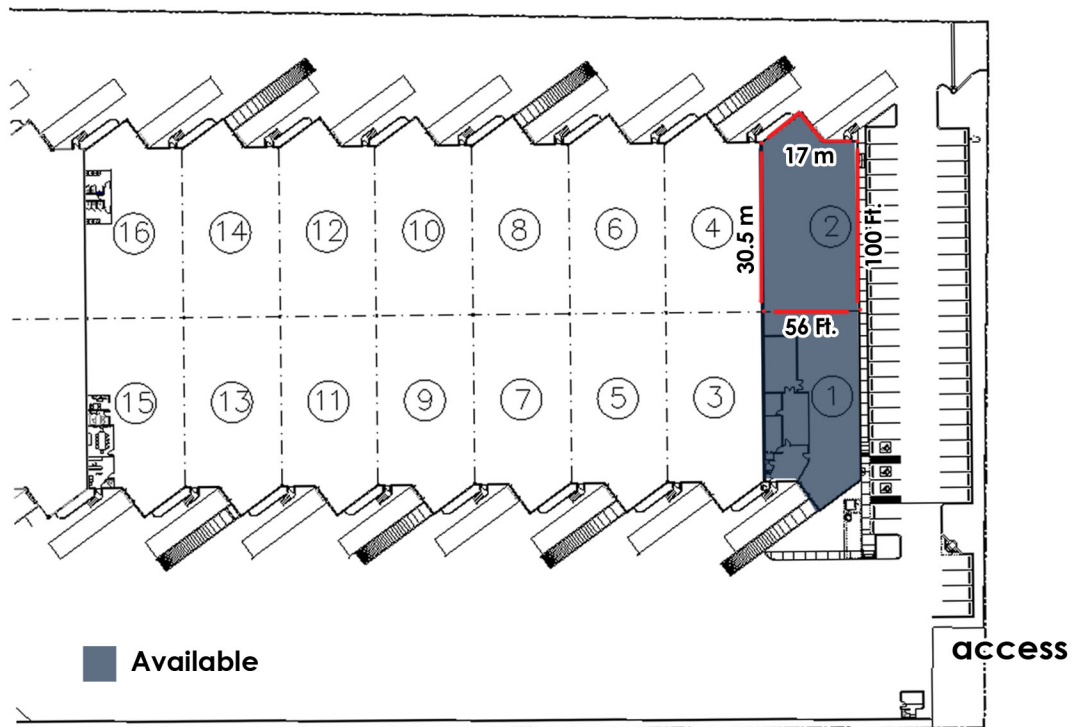

Facility Layout

■ Available

access

Mx + 52 656 629-2600 - juarez@aiig.com - US Toll Free 1-877-698-3905

www.aiig.com